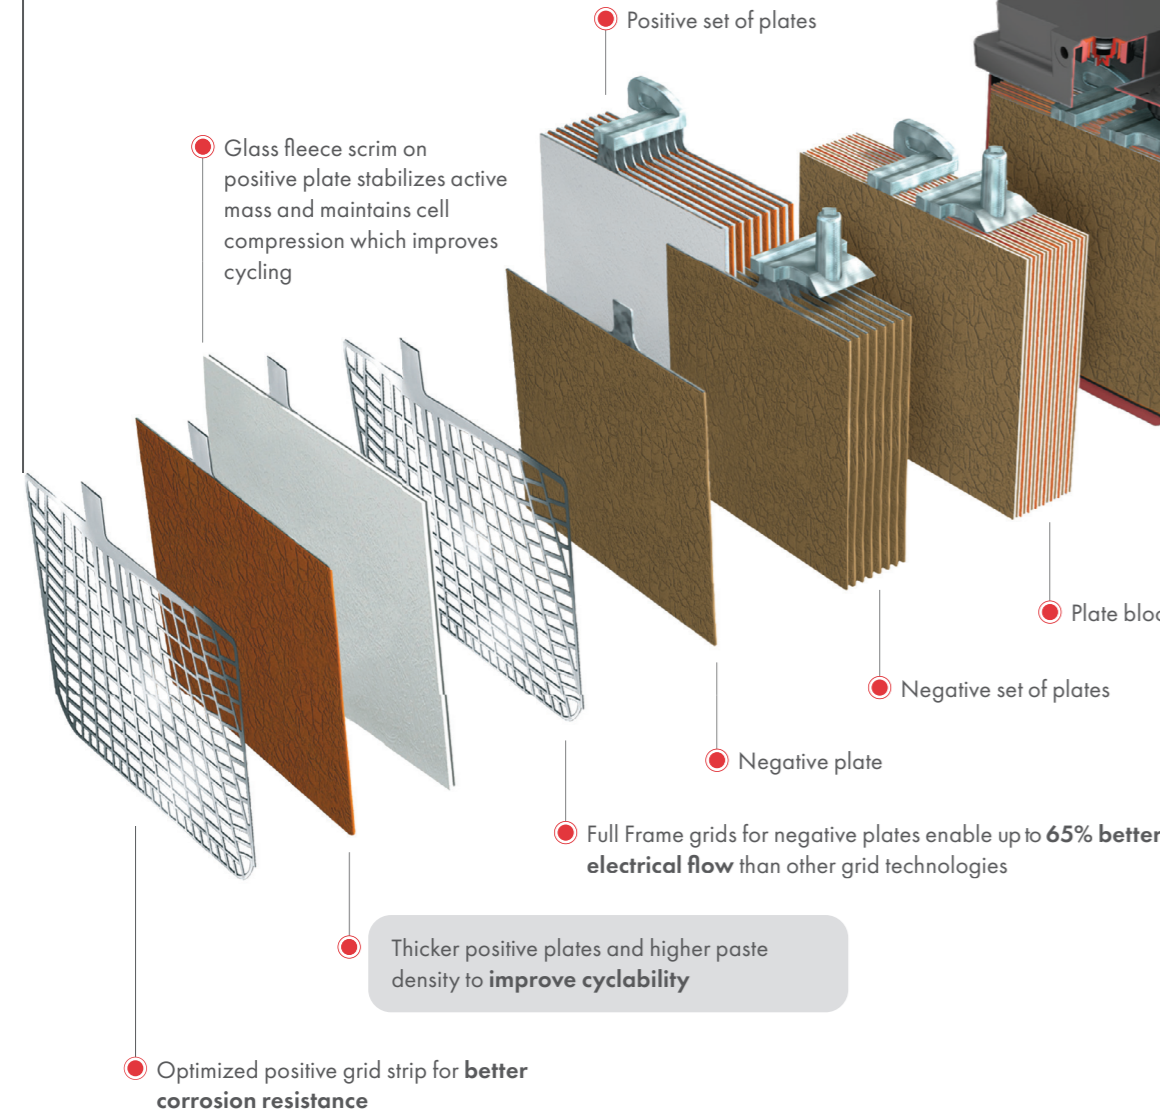

# ACDELCO AGM BATTERY KEY FEATURES

Full Frame stamped grids for positive plates **increases durability by over 65%** and are more corrosion-resistant than other grid designs

Valve-regulated cover design