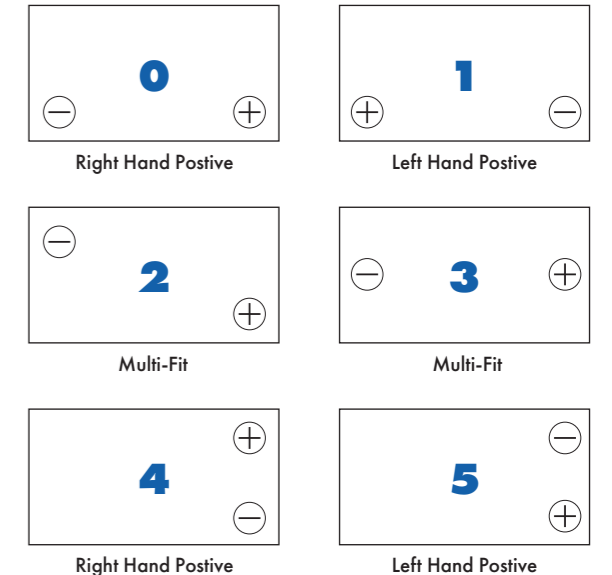

Battery Layouts

*Battery posts, terminals and related accessories contain Lead and Lead components. Its recommended to wash hands thoroughly after handling.